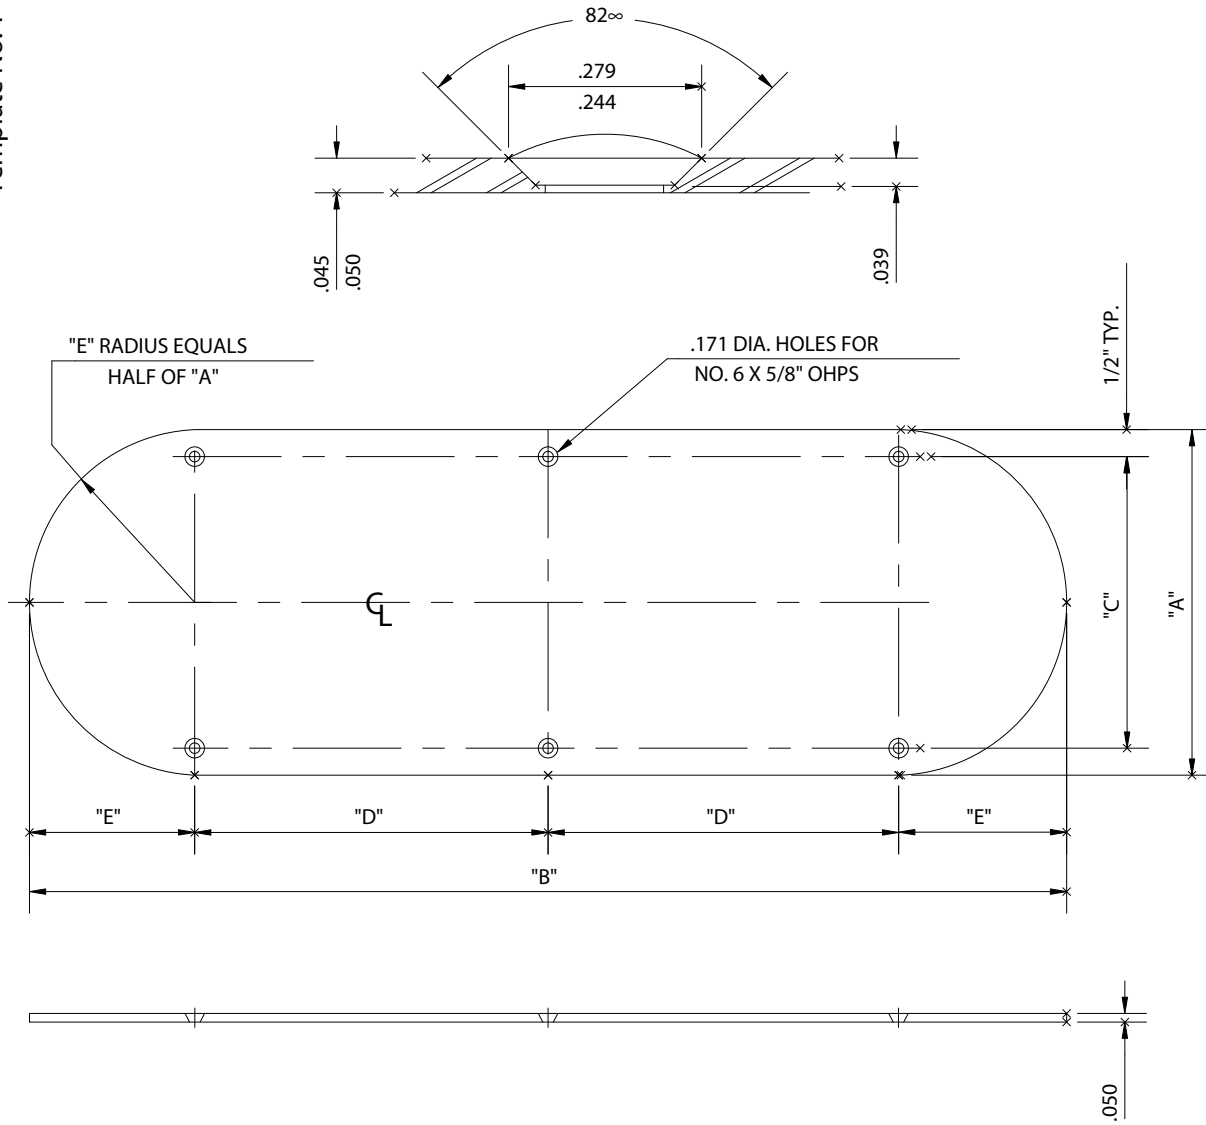

-50T

Template No. T

TEMPLATE

PLATE SIZE	"A"	"B"	"C"	"D"
3 X 12	3"	12"	2"	4 1/2"
3 1/2 X 15	3 1/2"	15"	2 1/2"	5 3/4"
4 X 16	4"	16"	3"	6"
6 X 16	6"	16"	5"	5"
8 X 16	8"	16"	7"	4"

DO NOT SCALE

HAGER HINGE CO.  
139 Victor St.  
St. Louis, MO 63104

Template No. T -50T

Template No. T -50T